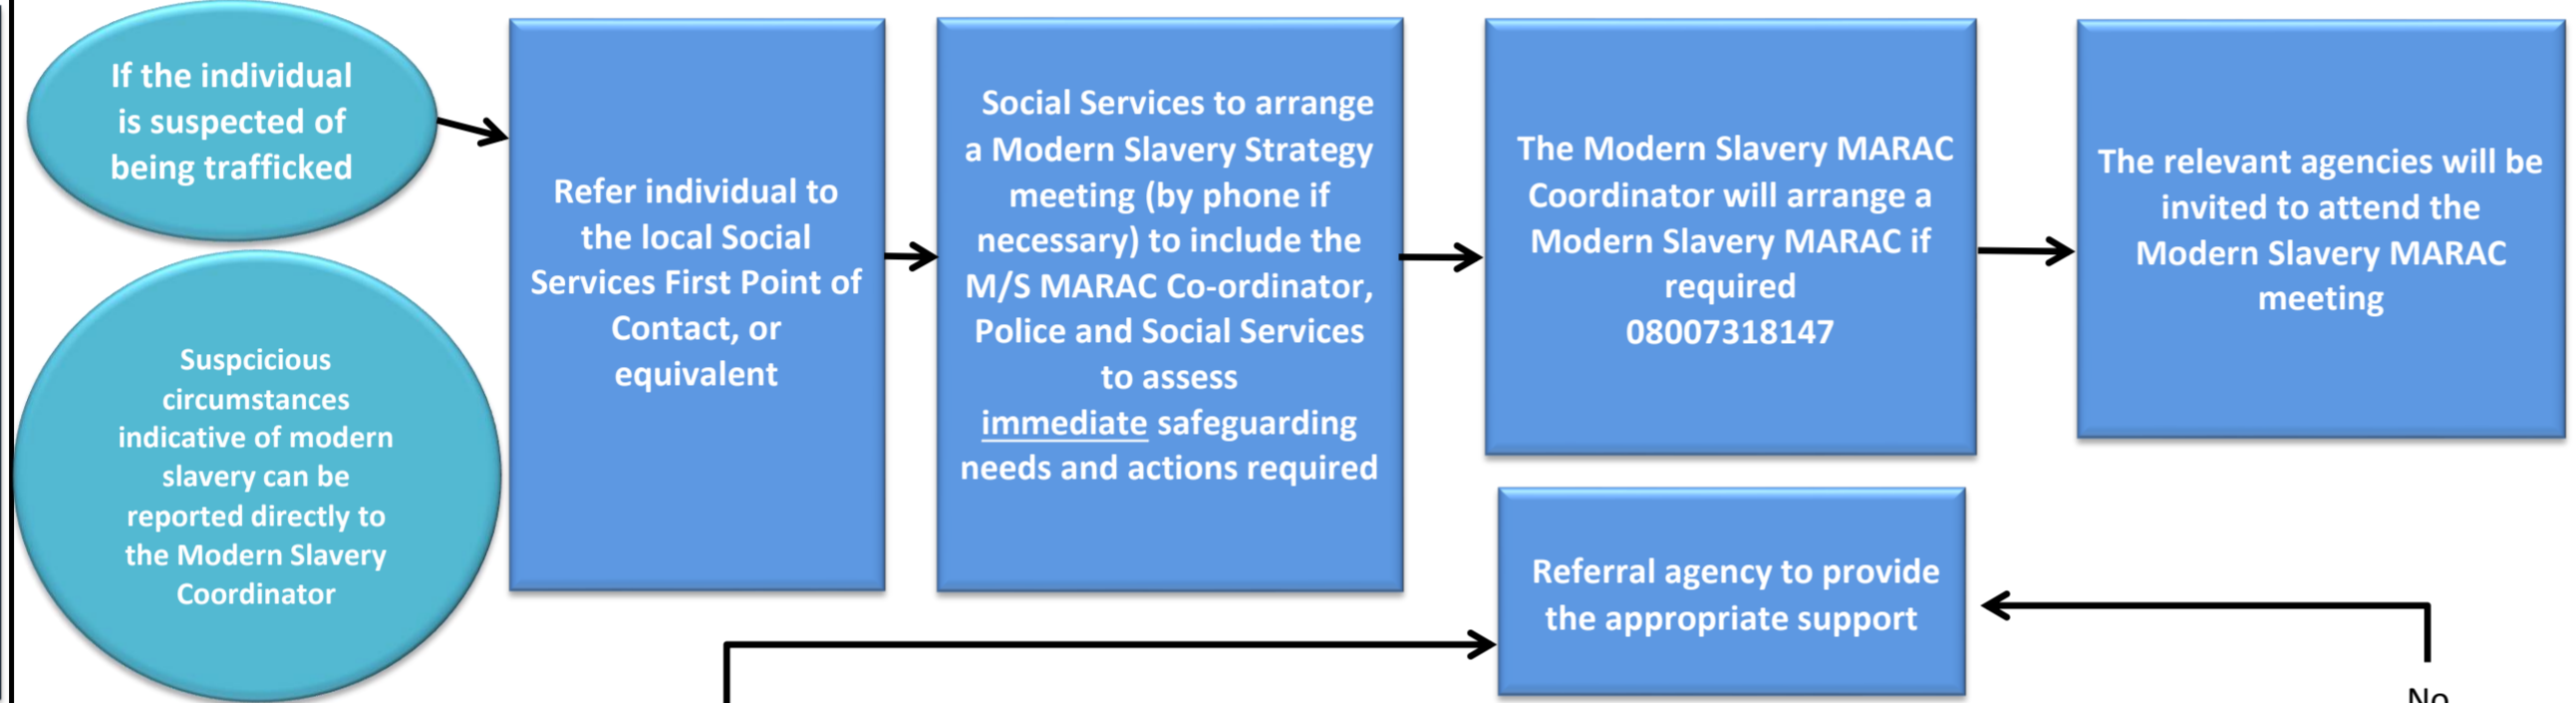

Wales Victim Response Pathway for Human Trafficking and Modern Slavery

Nov-17

Emergency

Contact the Modern Slavery Helpline to report anything suspicious, seek assistance or seek advice. Tel: 08000 121 700

Referral

MARAC

Children

Please also refer to Wales victim Response Pathway.