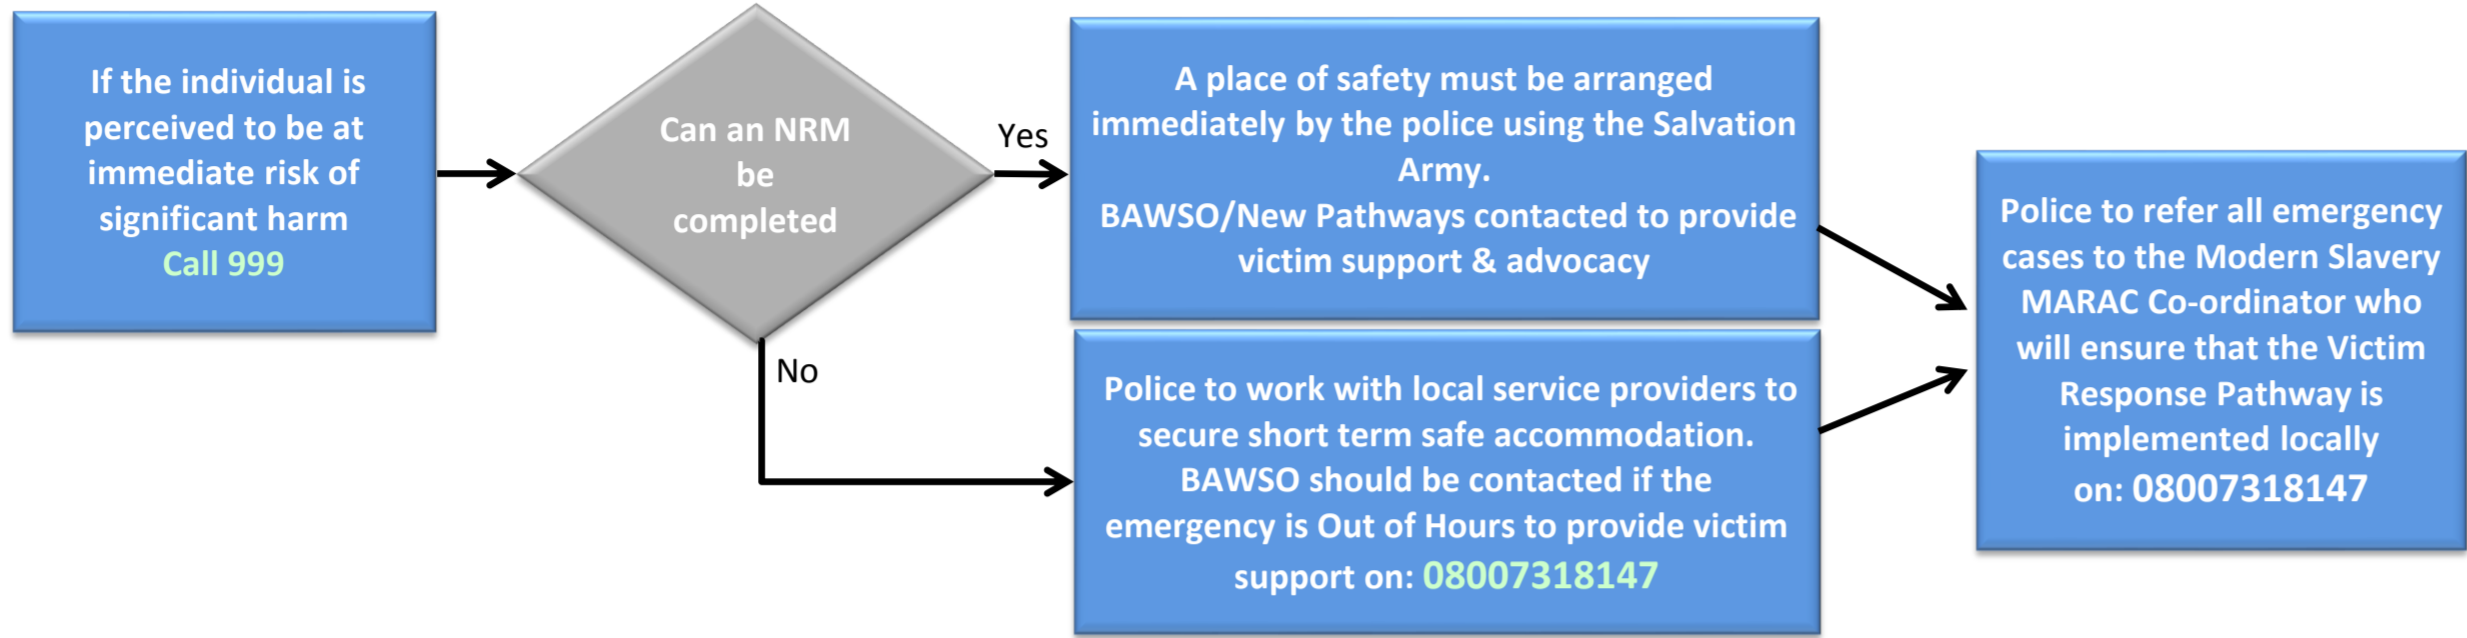

Wales Victim Response Pathway for Human Trafficking and Modern Slavery

Nov-17

Emergency

Contact the Modern Slavery Helpline to report anything suspicious, seek assistance or seek advice. Tel: 08000 121 700

Referral

MARAC

Children

Please also refer to Wales victim Response Pathway.